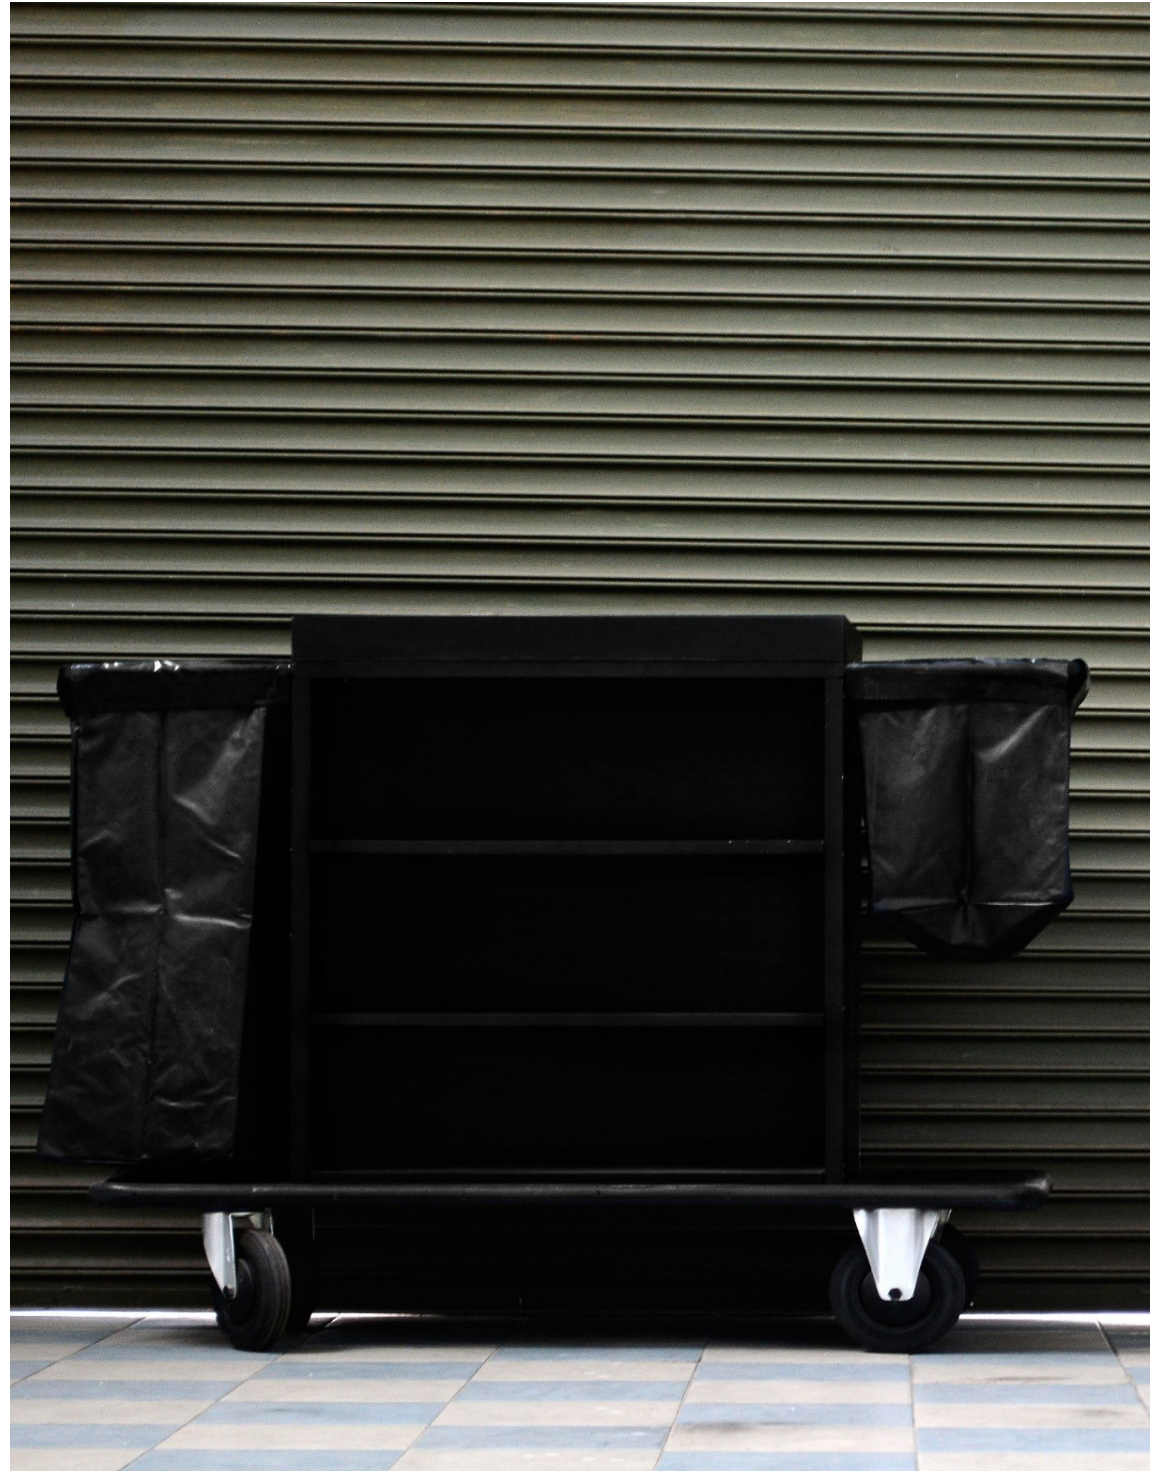

Chambermaid Trolley / Maid Cart

Trolleys are used for the purpose of cleaning simple waste such as tissue papers and other small disposals from waste bins.

A large and small dumping bag is available for these trolleys.

3 inner compartment shelves used for replenishing small linens such as face and hand towels. A detachable amenities tray is used to replenish various bathroom amenities

CHAMBERMAID TROLLEY

Dimensions (mm)

580W X 1150L X 1165H

Weight

58 Kilograms

Specifications

18mm Solid Plywood Tops

Black Textured Oven Baked Epoxy Frame

High Pressure Laminate Finish for shell

Vinyl Canvas Bags with velcro

Heavy Duty Polyurethane Edgings

200mm Heavy Duty Wheels - 2 swivel & 2 fixed

Features

High Pressure Laminate Finish is anti bacterial

Detachable Canvas Bags applied and detached with velcro for easy operation