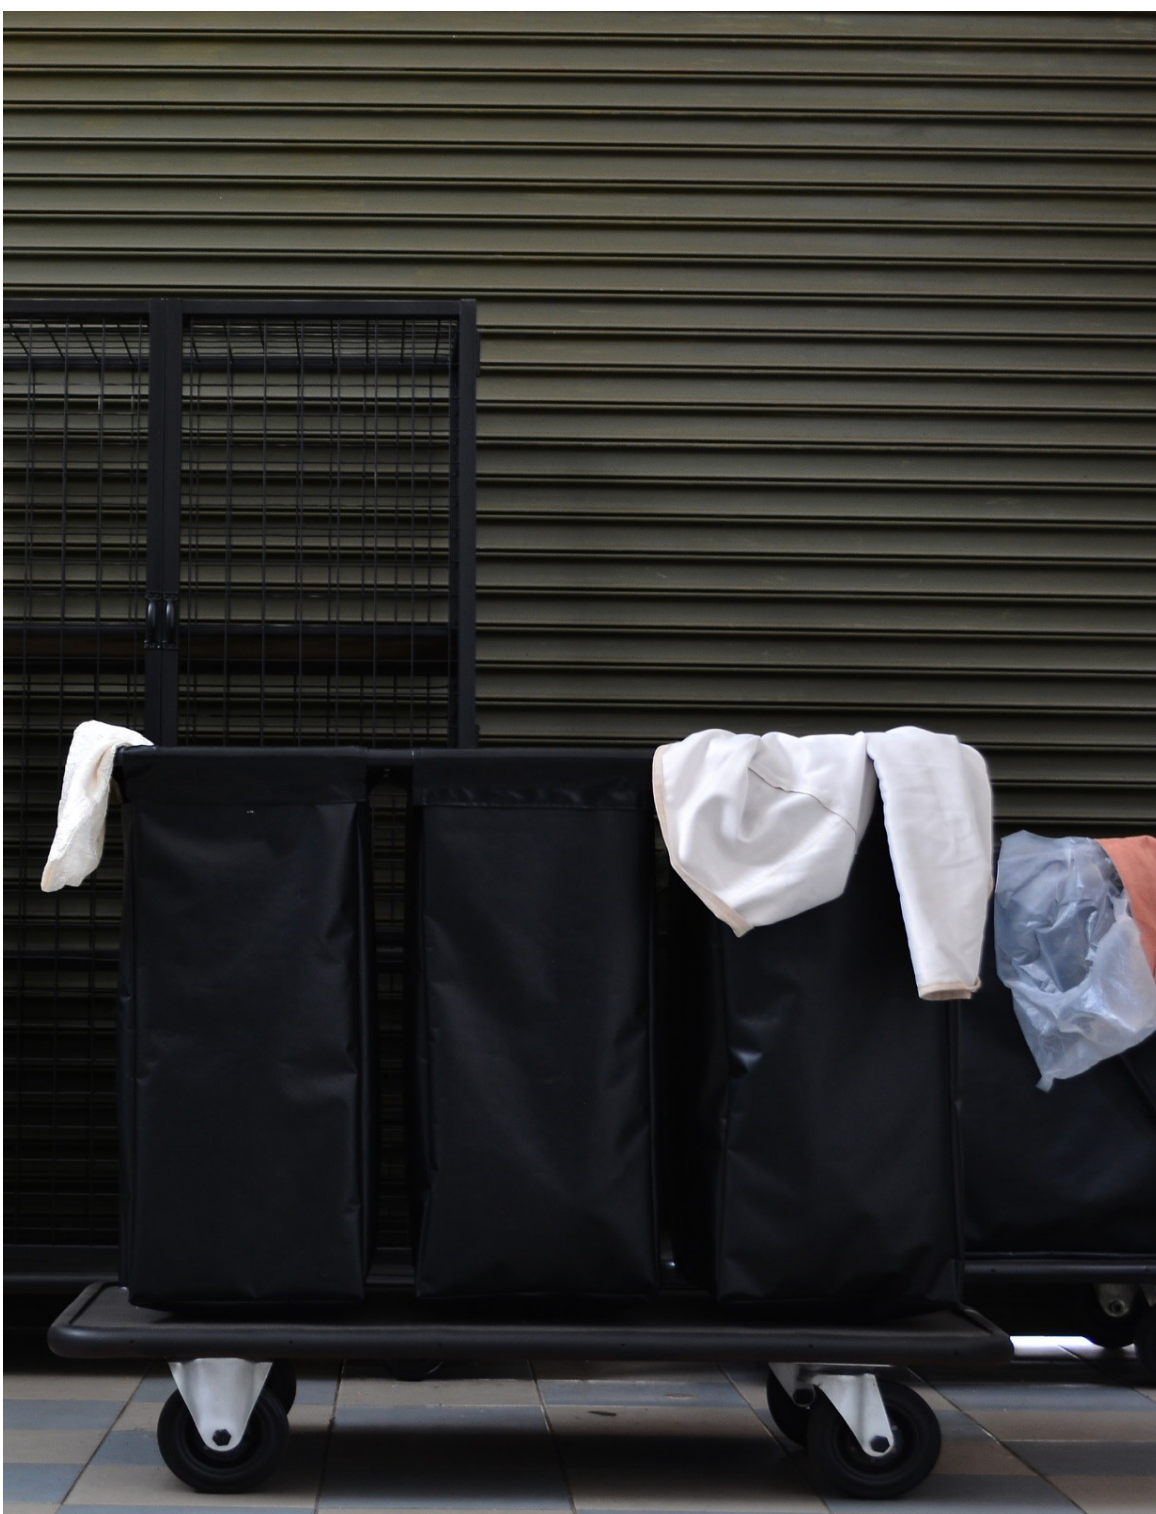

Dirty Linen Trolley

Trolleys are used for the purpose of collecting larger linens such as bath towels, bath robes, bed sheets and sheet covers. A functional and simple trolley simply for the purpose of collecting large linens for laundry

Compartment Sorting Trolley

These Trolleys are used to separate medium and large linens for cleaning. 3 bags help with seperating 3 various linens for easy seperation and identification. Built solely for the collection of dirty linens

COMPARTMENT SORTING TROLLEY

Dimensions (mm)

600W X 1160L X 1000H

Weight

34 Kilograms

Specifications

| | |
|--|---------------------------------------|
| 18mm Solid Plywood Tops | Black Textured Oven Baked Epoxy Frame |
| High Pressure Laminate Finish for shell | 3 units canvas bags, all detachable |
| Vinyl Canvas Bags with velcro | |
| Heavy Duty Polyurethane Edgings | |
| 150mm Heavy Duty Wheels - 2 swivel & 2 fixed | |

Features

- Black Textured oven baked epoxy frames
- Detachable Canvas Bags applied and detached with velcro for easy operation
- Wheels are Heavy Duty for long lasting usage
- Canvas bags are heavy duty meant for outdoor usage
- Polyurethane Heavy Duty Edgings on frame prevents hard surface contact